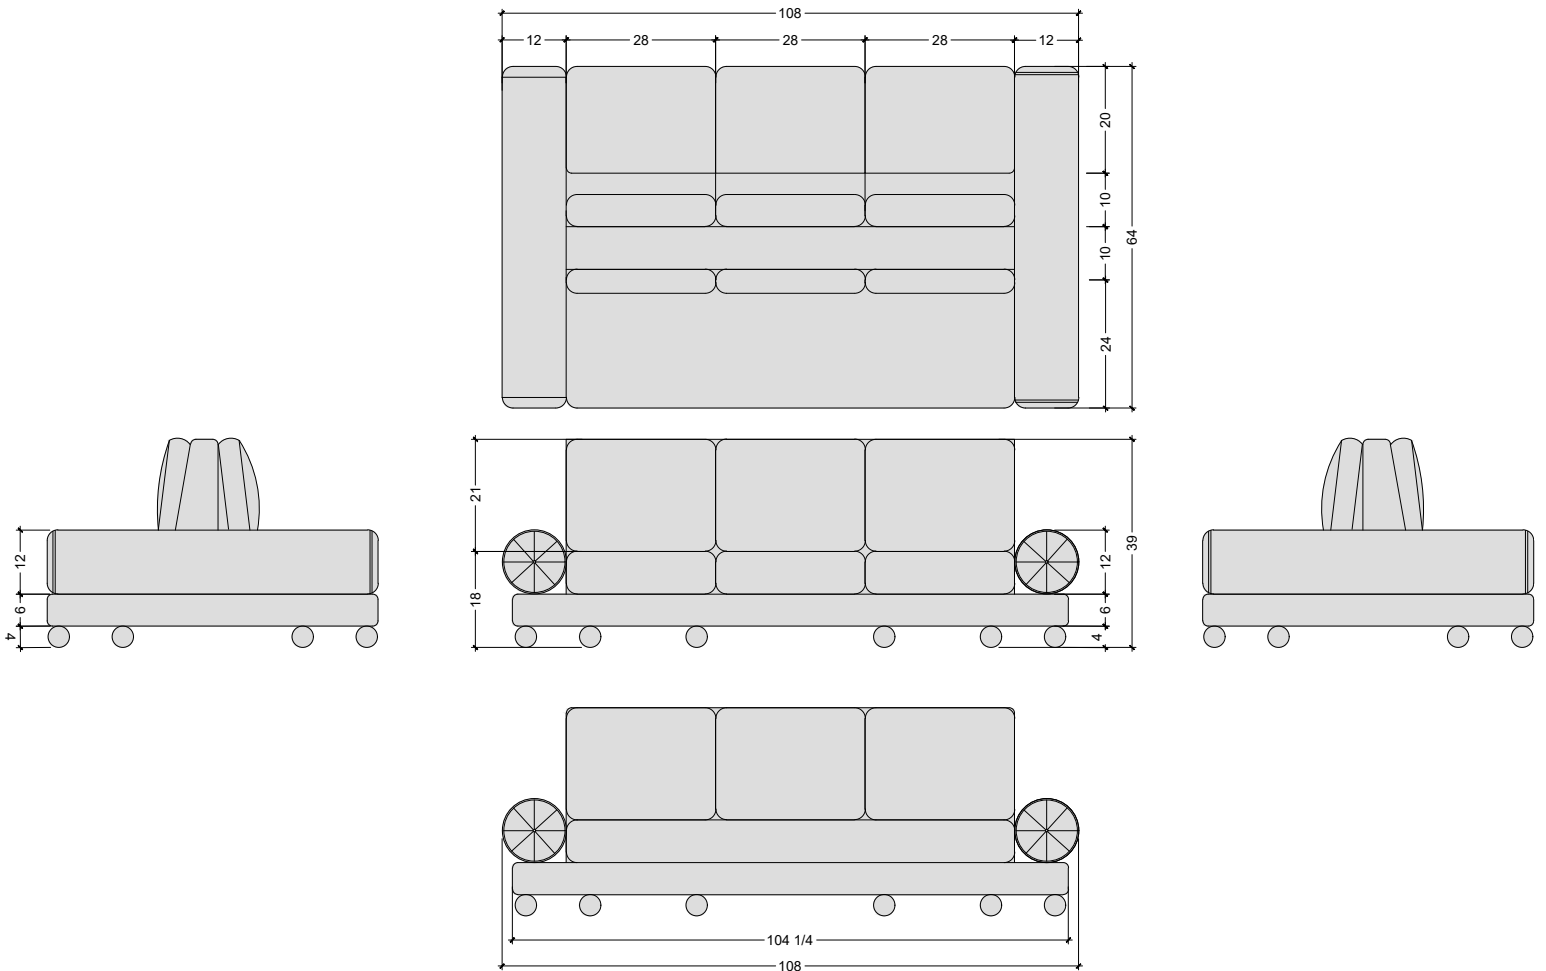

THE SOIREE SOFA

This double-sided sofa is made for entertaining and is sure to be the center of the conversation with its ruched bolster arms and gold bun feet.

One side had 3 upholstered sofa cushions. The other side is bench-style with a built-in upholstered cushion. Ruched bolster arms are attached.

Dimensions:

Height _____ 39"

Width _____ 108"

Depth _____ 64"