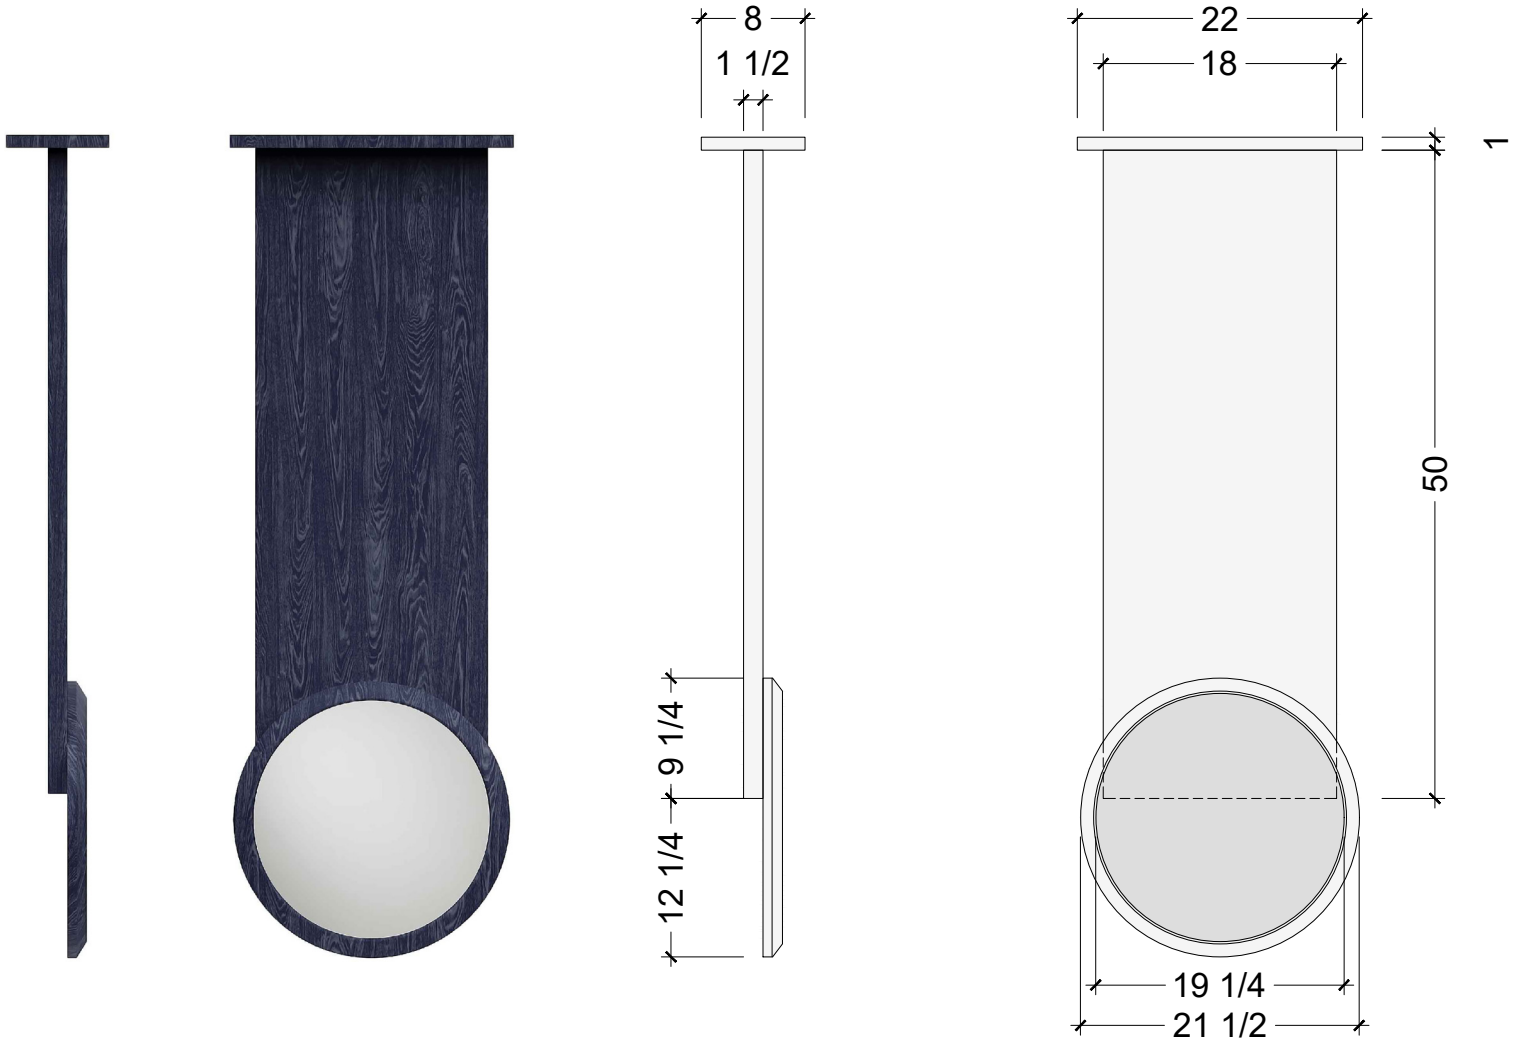

THE SANTA MARIA MIRROR

Mirror mirror on the...Why mount it on the wall when you can suspend it from above! This ceiling-mounted mirror is made of cerused wood and the recessed mirror is available in clear or antique glass.

Dimensions:

Total Height	_____	62 1/2"
Mirror Diameter	_____	18"
Width of Base	_____	18"
Total width of Mirror + Frame	_____	21 1/2"