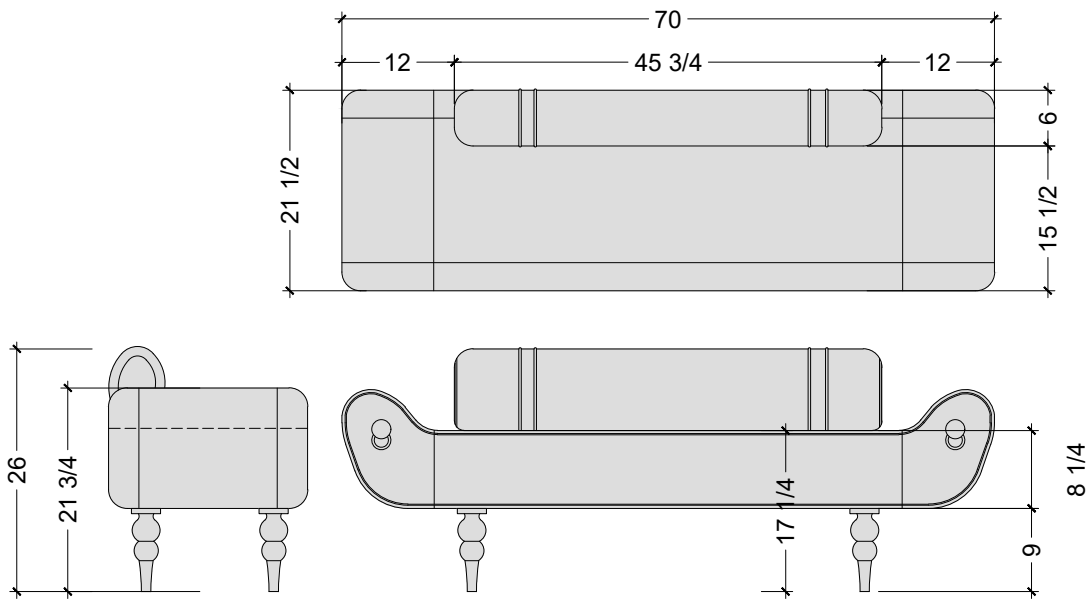

THE PRESIDIO BENCH

Knock, knock....this funky bench adds some panache to any room.

Dimensions:

Total Width	_____	70"
Total Depth	_____	21 1/2"
Total Height	_____	26"
Seat Height	_____	17 1/4"