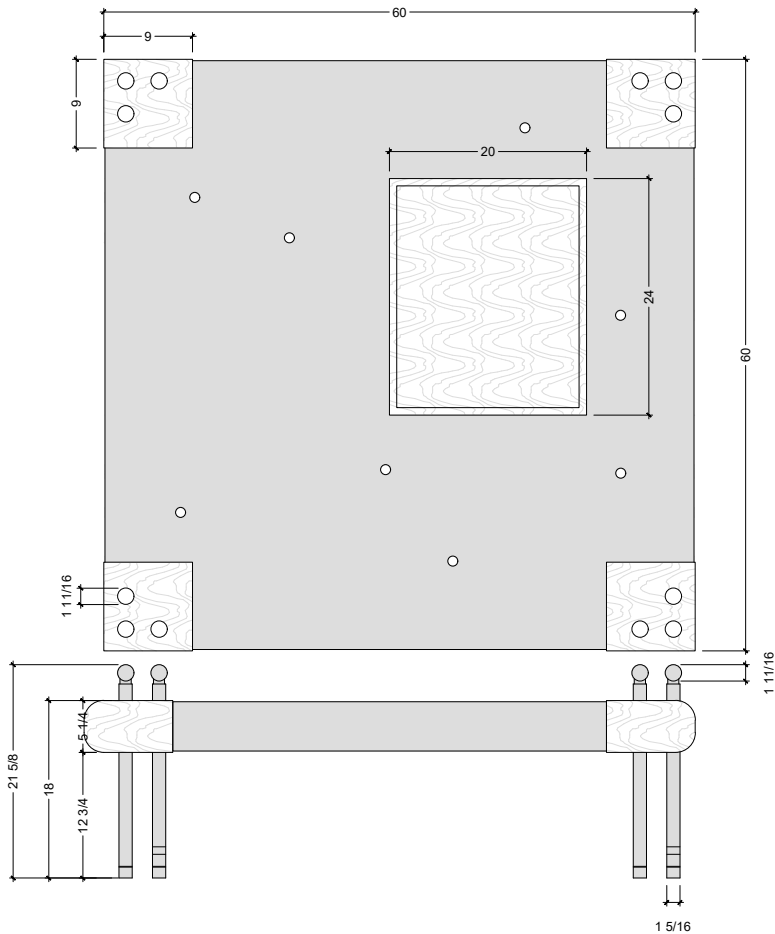

THE PERFECT COFFEE TABLE

Just sayin'... this coffee table has it all. We love the size and shape to display your favorite books or objets, and there's still room to kick up your feet! Plus the inset tray is perfect for drinks.

Dimensions:

Table Length	_____	60"
Table Width	_____	60"
Table Height	_____	18"
Tray Length	_____	20"
Tray Width	_____	24"
Tray Height	_____	