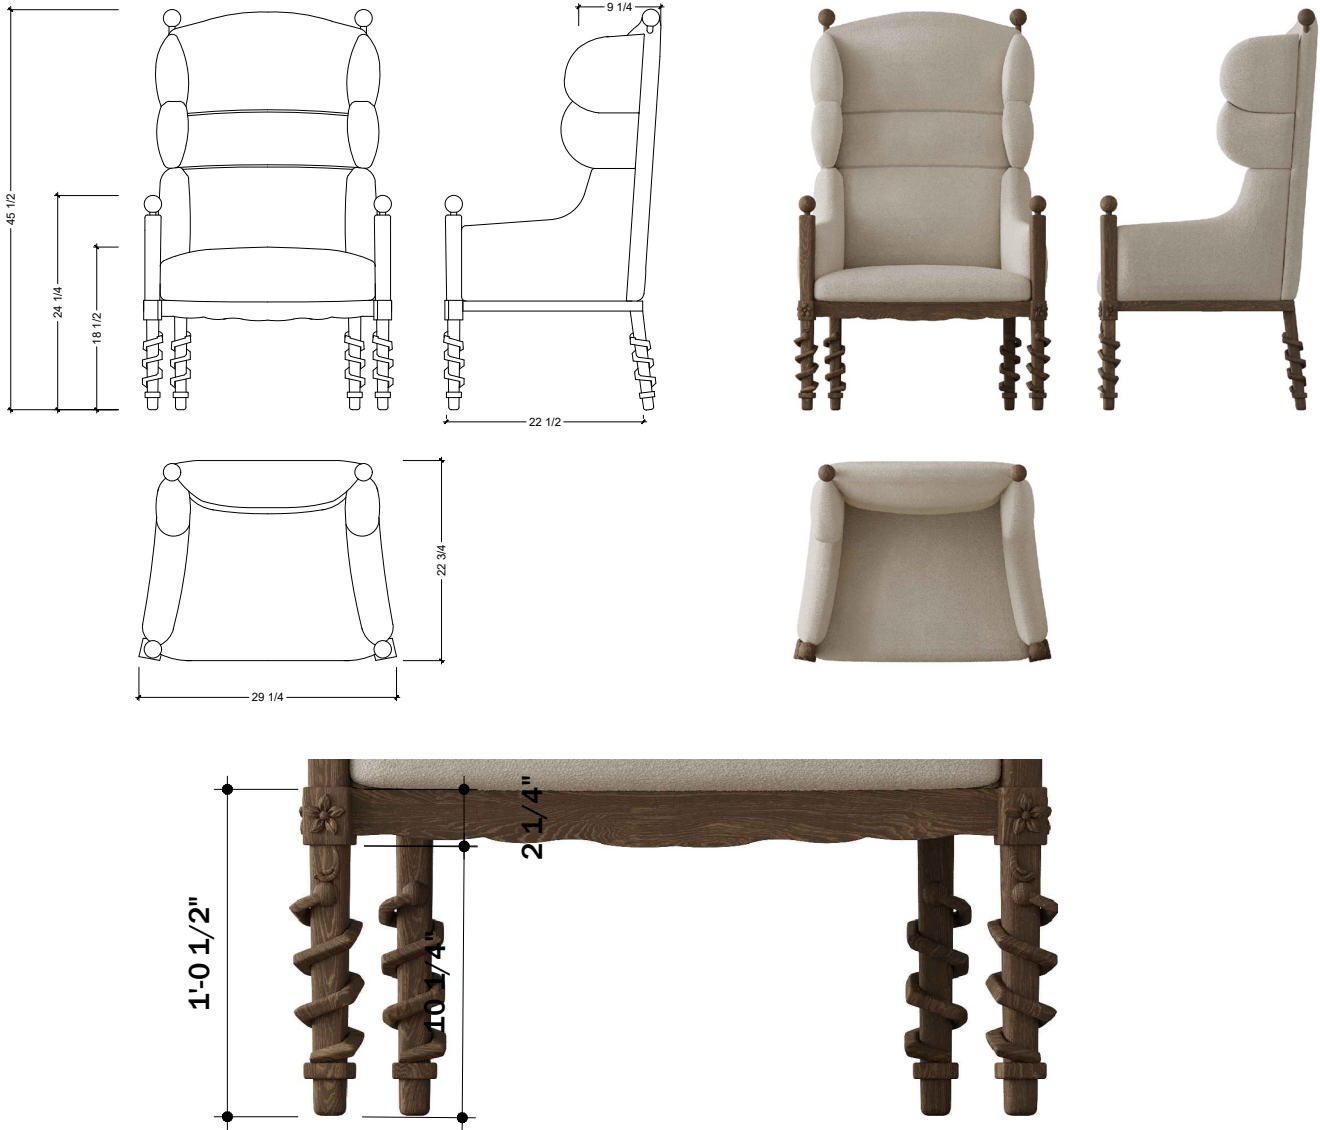

# THE PEGASUS CHAIR

As mythical as its namesake, this winged chair has scalloped sides and smoked wood corkscrew legs that practically take flight.

Dimensions:

Height \_\_\_\_\_ 45 1/2"

Seat Height \_\_\_\_\_ 18 1/2"

Width \_\_\_\_\_ 29 1/4"

Depth \_\_\_\_\_ 22 3/4"