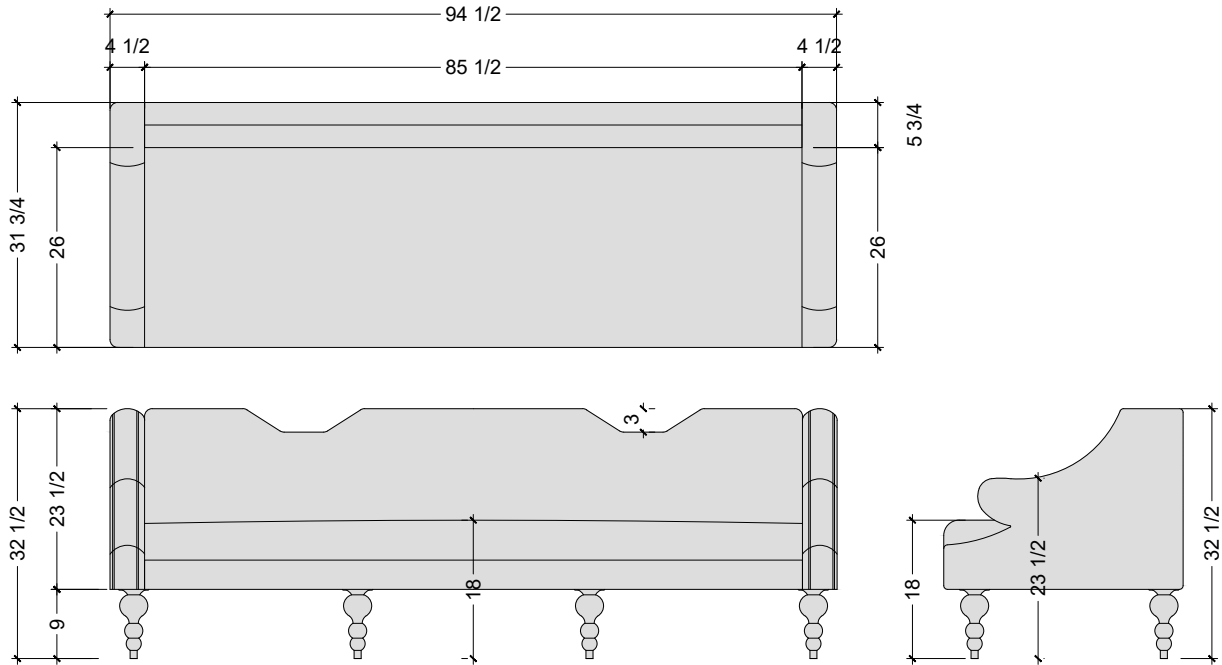

THE PALISADES BENCH

With its architectural lines, this elegant bench adds some panache to your casual dining area.

Dimensions:

Height _____ 32 1/2"

Width _____ 94 1/2"

Depth _____ 26"