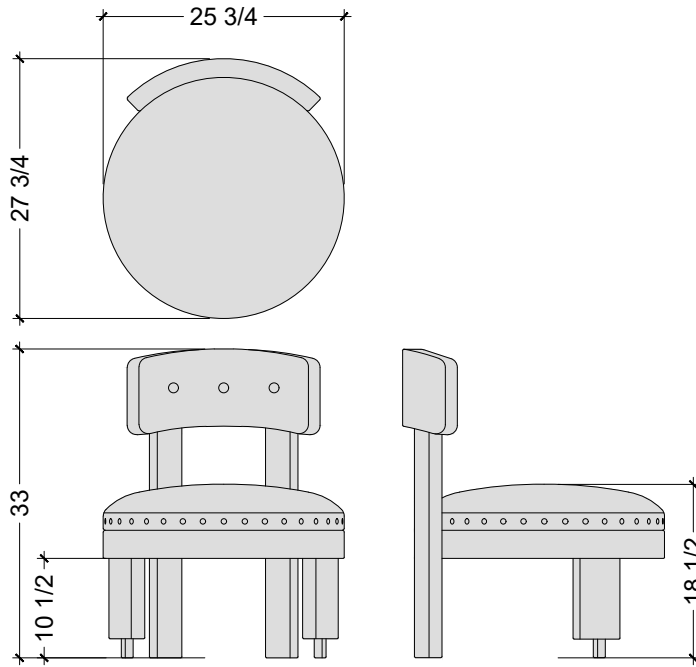

THE OZ CHAIR

This accent chair steals the show with its brass railheads and houndstooth buttons.

Dimensions:

Height _____ 33'

Width _____ 18 1/2"

Depth _____ 27 3/4"