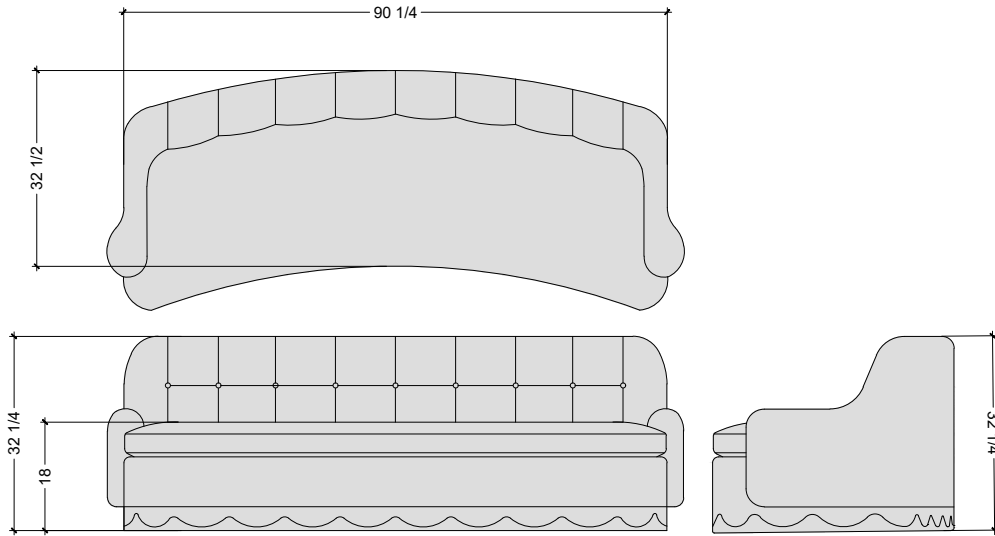

THE MILANO SOFA

Inspired by the Italian architect Piero Portaluppi, this elegant sofa instantly transports you to the finest salons in Milan.

Dimensions:

Height _____ 32 1/4"

Width _____ 90 1/4"

Depth _____ 32 1/2"