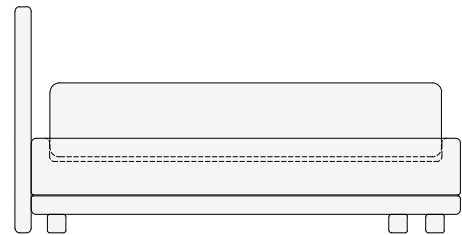

THE MASON BED

Boom! This statement bed commands any bedroom with its linear headboard, contrast welting and upholstered feet. Custom-fitted for King or Queen sized mattresses. Headboard length adjusted based on size of mattress.

Dimensions:

Headboard length	_____	152"
Headboard Width	_____	3 1/2"
Bedframe Overall Height (without mat-	_____	16 1/2"