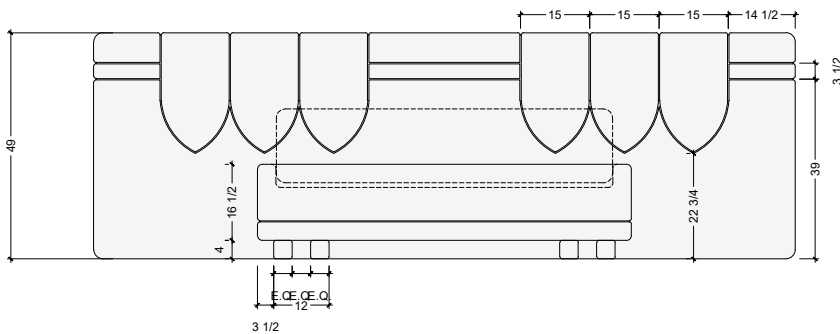

THE MASON BED

Boom! This statement bed commands any bedroom with its linear headboard, contrast welting and upholstered feet. Custom-fitted for King or Queen sized mattresses. Headboard length adjusted based on size of mattress.

Dimensions:

Headboard length	_____	152"
Headboard Width	_____	3 1/2"
Bedframe Overall Height (without mat-	_____	16 1/2"