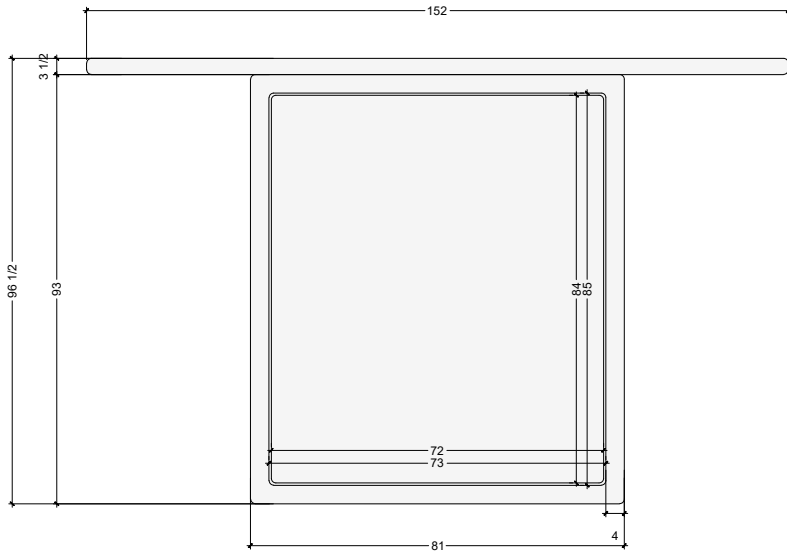

THE MASON BED

Boom! This statement bed commands any bedroom with its linear headboard, contrast welting and upholstered feet. Custom-fitted for King or Queen sized mattresses. Headboard length adjusted based on size of mattress.

Dimensions:

Headboard length	_____	152"
Headboard Width	_____	3 1/2"
Bedframe Overall Height (without mat-	_____	16 1/2"