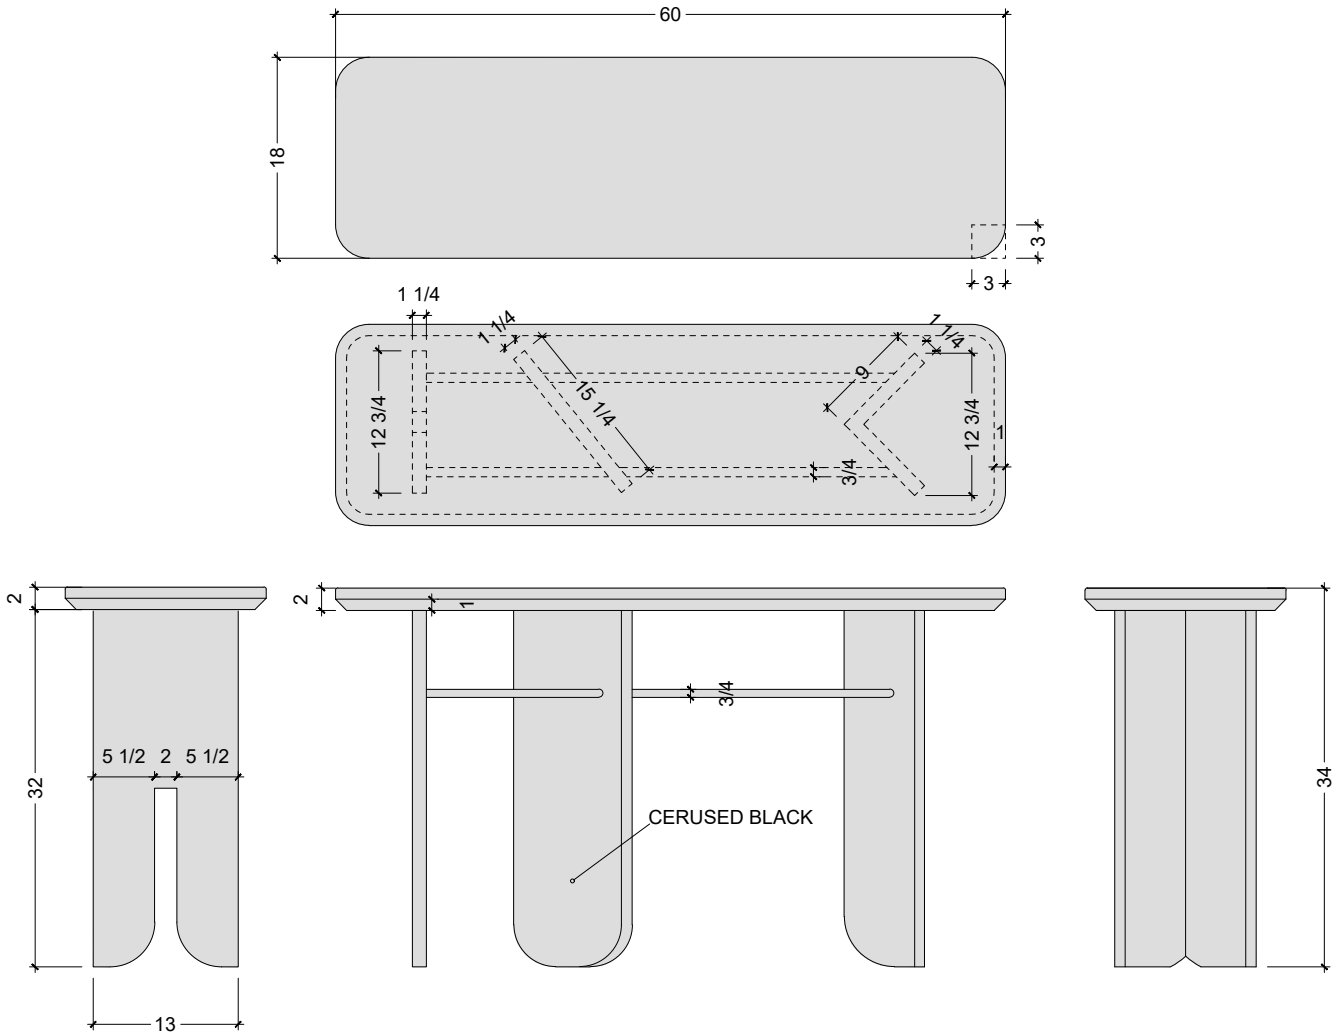

THE MALIBU CONSOLE

This show-stopping console table has an angled third leg in contrasting color. And you can mix and match the contrasting colors of your choice! Available colors– white, black, brown and blue.

Dimensions:

Height _____ 34"

Width _____ 16"

Depth _____ 18"