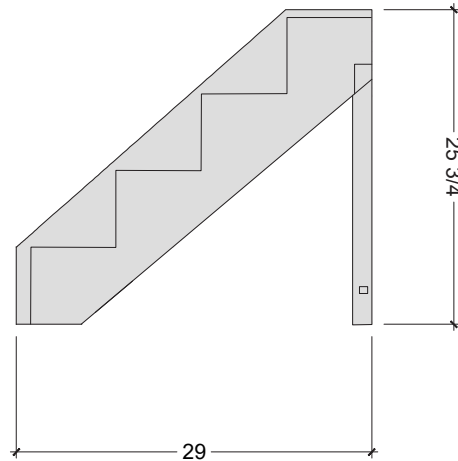

THE LUCA & OLLIE DOG STAIRS

These custom stairs are made for your furry friends and built to your bed height with custom upholstery that's as chic as your own lair. Because nobody likes ordinary pet accessories, nobody.

Dimensions:

Height _____ 24"

Width _____ 15"

Depth _____ 29"