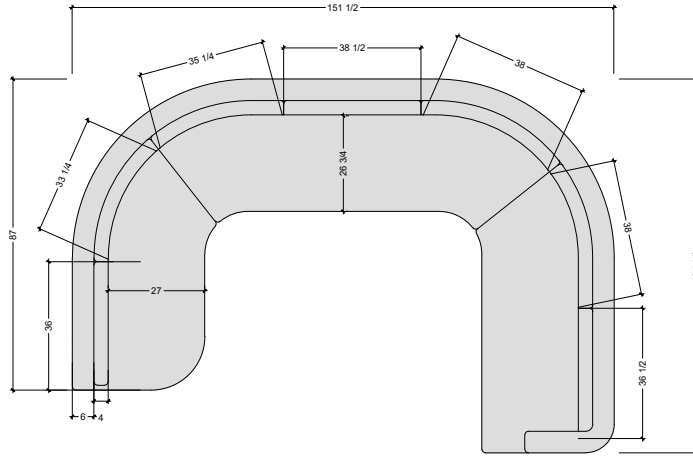

THE HEALDSBURG SOFA

This curved sectional makes every family room complete. Netflix not included!

Dimensions:

Height _____ 31 1/2"

Width _____ 151 1/2"

Depth _____ 104 1/2"