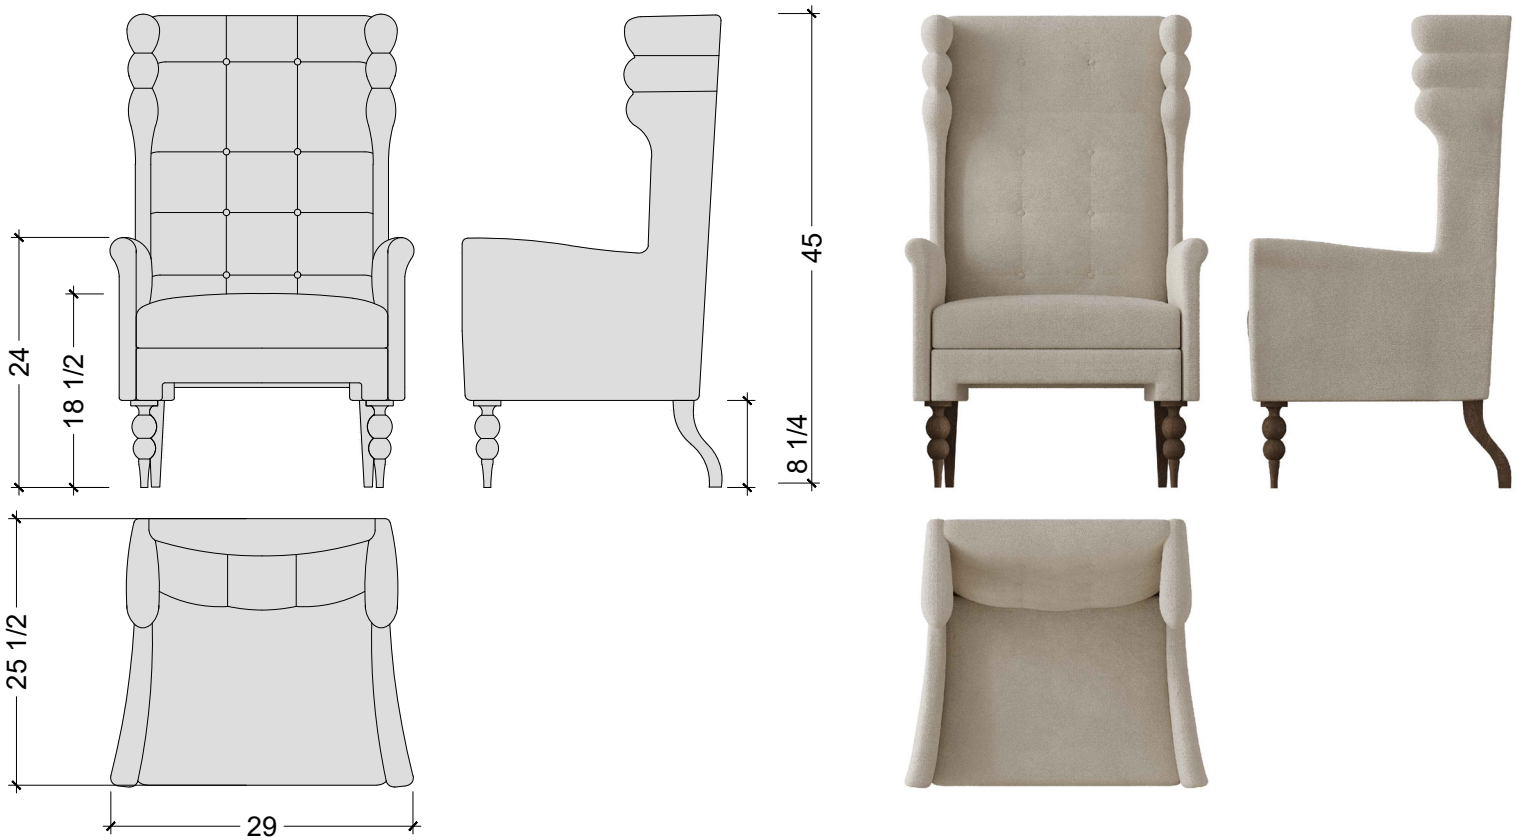

THE CORVAIR WING CHAIR

A stylish wing chair that makes you look twice with its stylized legs and scalloped wings.

Dimensions:

Height _____ 45"

Width _____ 29"

Depth _____ 25 1/2"