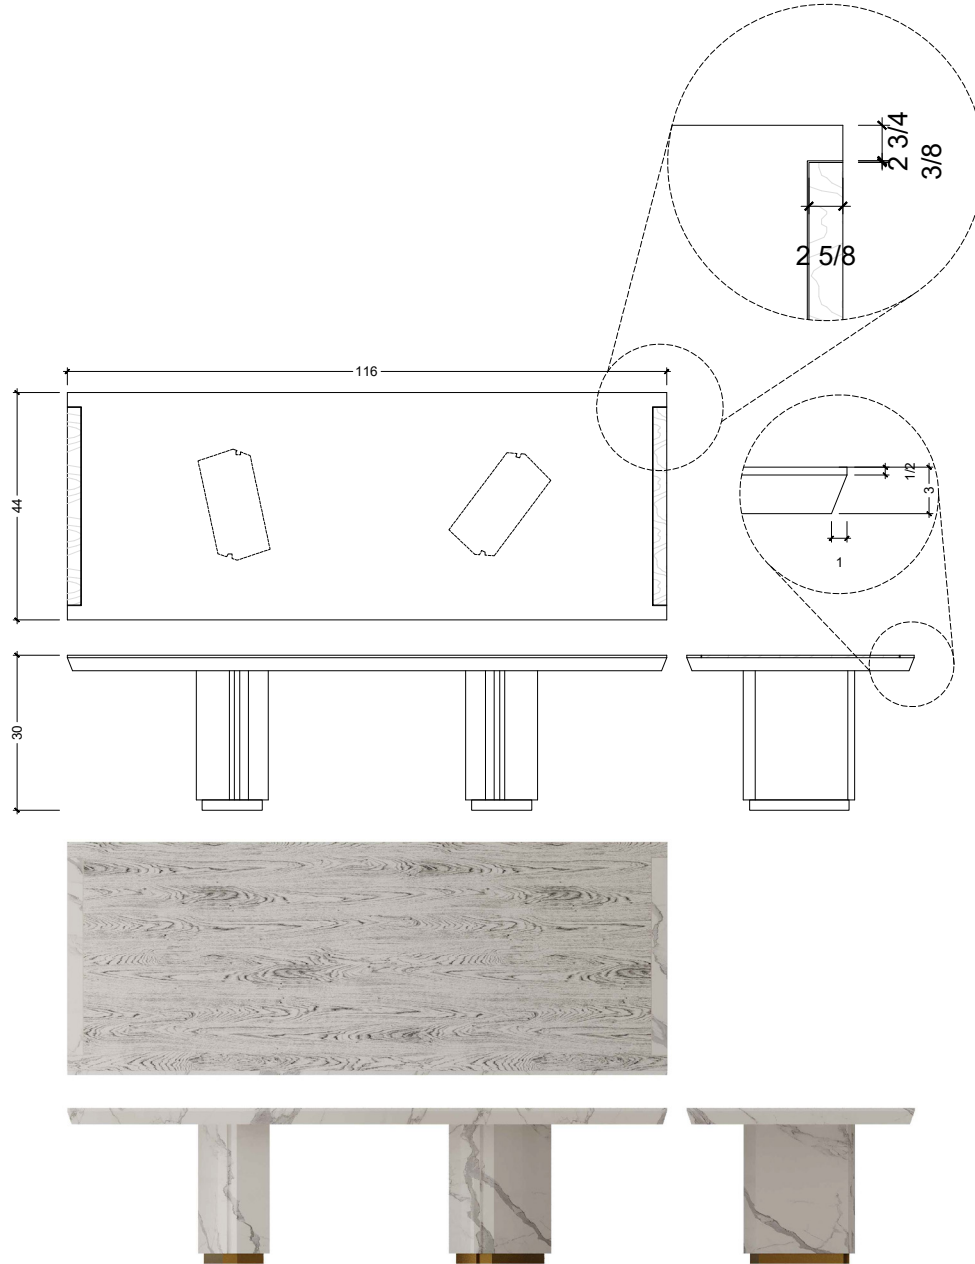

THE BAMFORD DINING TABLE

BAM! This chic dining table has a cerused wood top with chamfered edges and marble inlays and asymmetrical marble legs with a recessed brass base.

Dimensions:

Height _____ 30"

Width _____ 116"

Depth _____ 44"